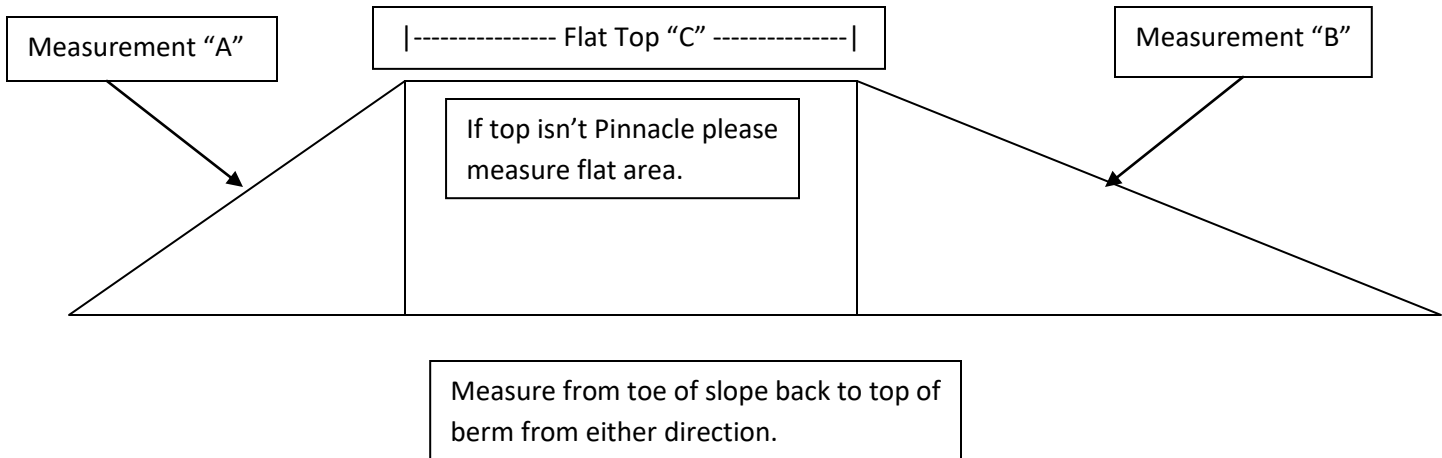

The Flex STEP^{Inc.}

215 CR 2641

Garrison, TX 75946

Telephone : (936)-715-9488

Fax : (936)-715-9480

E-mail : theflexstep@yahoo.com

Website : www.theflexstep.com

Firewall height is not as important for right application as is total length. The step's will adjust to any height.

Measure toe of slope to toe of slope, for length of stairway.

Keep in mind that everything about them is adjustable: direction, length, degree of rise, spacing, etc.