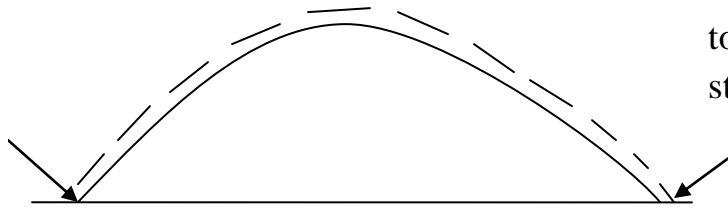

The Flex STEP^{Inc.}

215 CR 2641

Garrison, TX 75946

Telephone : (936)-715-9488

Fax : (936)-715-9480

E-mail : theflexstep@yahoo.com

Website : www.theflexstep.com

Firewall height is not as important for right application as is total length. The step's will adjust to any height.

Measure toe of slope to toe of slope, for length of stairway.

Keep in mind that everything about them is adjustable: direction, length, degree of rise, spacing, etc.